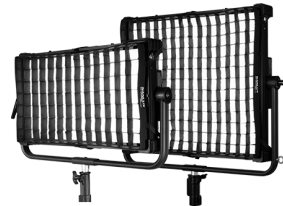

© The Creation Store

© Ivan Punk

© Luke Seerveld

© Pavel Trebukhin

© Pavel Khalitov

Dyno Accessories (Optional)

BD-DN650C
BD-DN1200C
Dyno 650C/1200C
Barndoor

EC-DN650C
EC-DN1200C
Dyno 650C/1200C
Eggcrate 65°