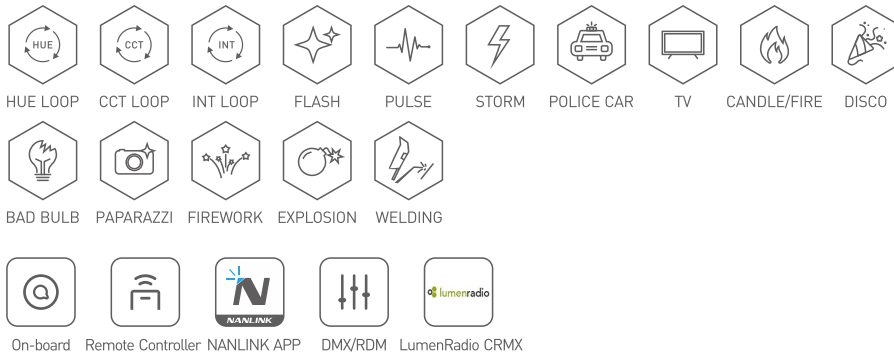

Dyno 650C / 1200C

1. High power LED soft panel lights with ultra wide illumination, fully tunable between 2700K-20000K
2. Fully dimmable from 0-100% in ultra-precise intervals of just 0.1% (between 1-100%)
3. Support both wired and wireless control via NANLINK APP, DMX/RDM, Remote Controller and LumenRadio CRMX
4. Built-in 15 customisable practical effects
5. Choice of color modes: HSI, RGBW, Gel and XY
6. Intuitive user interface, providing effortless control
7. Multiple optional modifiers and compatible with DoPchoice