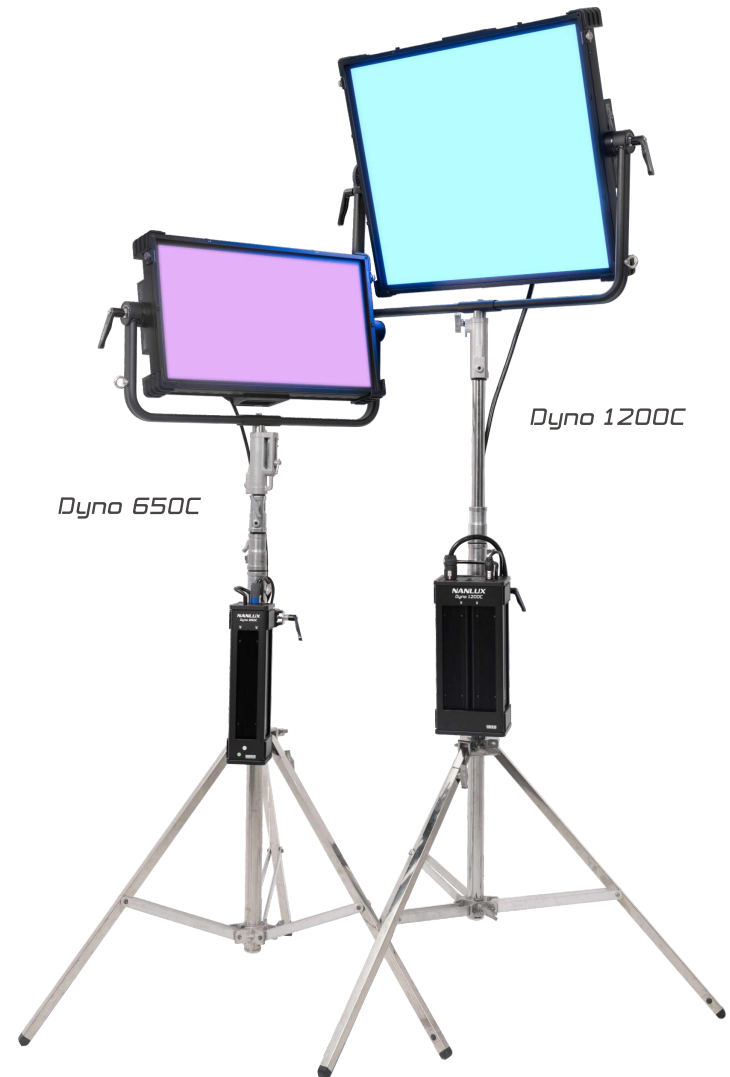

© Ivan Punk

Includes

Dyno 650C/1200C x 1, Power Supply x 1, DC Connection Cable 5M x 1, AC Power Cable 3M x 1, Standard Diffuser x 1, AS-SCH-DN Dyno Super Clamp x 1, USB Flash Drive x 1, User Manual x 1, DMX Reference Guide x 1