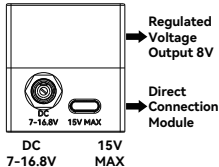

Specification

Product Size: 70.8*38.2*41.4mm(Not Included DC Screw Port Length)

Product Material: ABS Engineering Plastics

Product Weight: 76g

Input: DC input 7~16.8V
Type-C input 9/12/15V(≥2A)

Output: DC Output 7~16.8V 3A (Input=Output)
DC Output 8V 1.5A