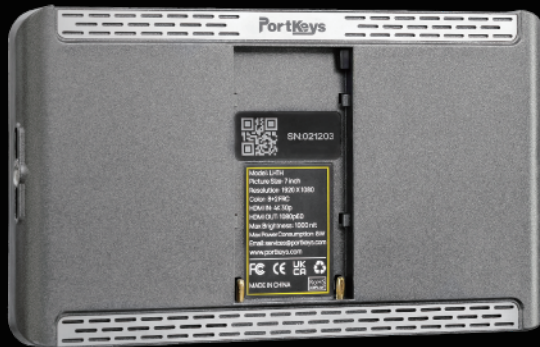

Maximum Power: 9W

Input Voltage: 7-24V

Touch Focus

 Portkeys Technology Limited

 Info@portkeys.com

 Portkeys_Monitor

 portkeys.global

 portkeys.global

WWW.PORTKEYS.COM

PortKeys

LH7H

MOVNORM OS · 1000Nits · 4K30p HDMI · 3D LUT

7" 1000NITS 4K HIGH-BRIGHTNESS MONITOR

Functions

3D LDT

Audio Column