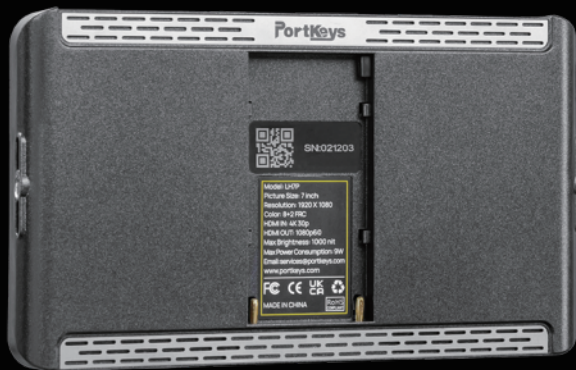

BM5IV WR

CINENORM OS · 2000Nits · Dual Screen · Touch Focus

PORTKEYS CINENORM FLAGSHIP 5.5" ULTRA-BRIGHT
SDI&HDMI WIRELESS CAM-CONTROL MONITOR

LH7P

MOVNORM OS · 1000Nits · Wireless Control · Touch Focus

7"1000NITS 4K30P HDMI HIGH BRIGHTNESS
WIRELESS CONTROL CAMERA MONITOR